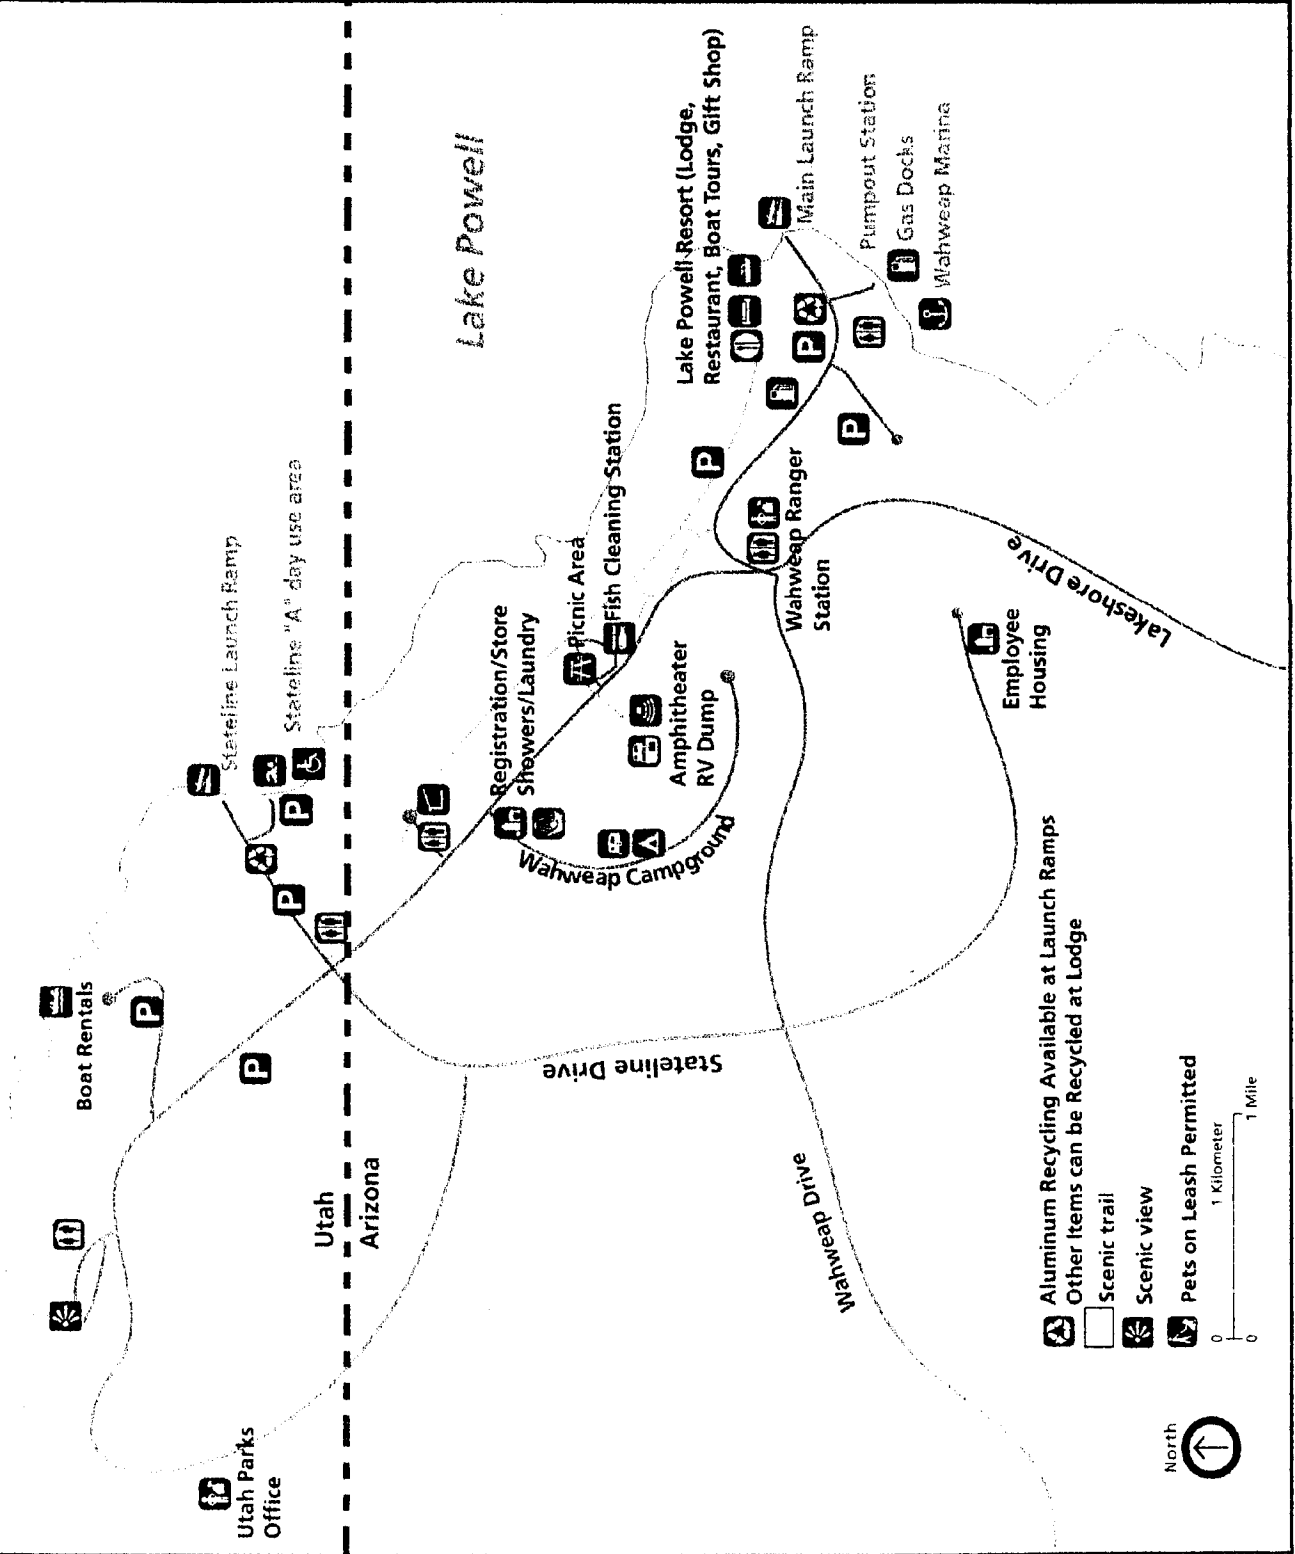

# Wahweap

- Aluminum Recycling Available at Launch Ramps
- Other Items can be Recycled at Lodge
- Scenic trail
- Scenic view
- Pets on Leash Permitted

North

0 0  
1 Kilometer  
1 Mile

	Area Information
	Park Boundary
	Trailhead/Scenic View
	Wayside Information
	Entrance/Fee Station
	Beach Access
	Watch Your Step!

North