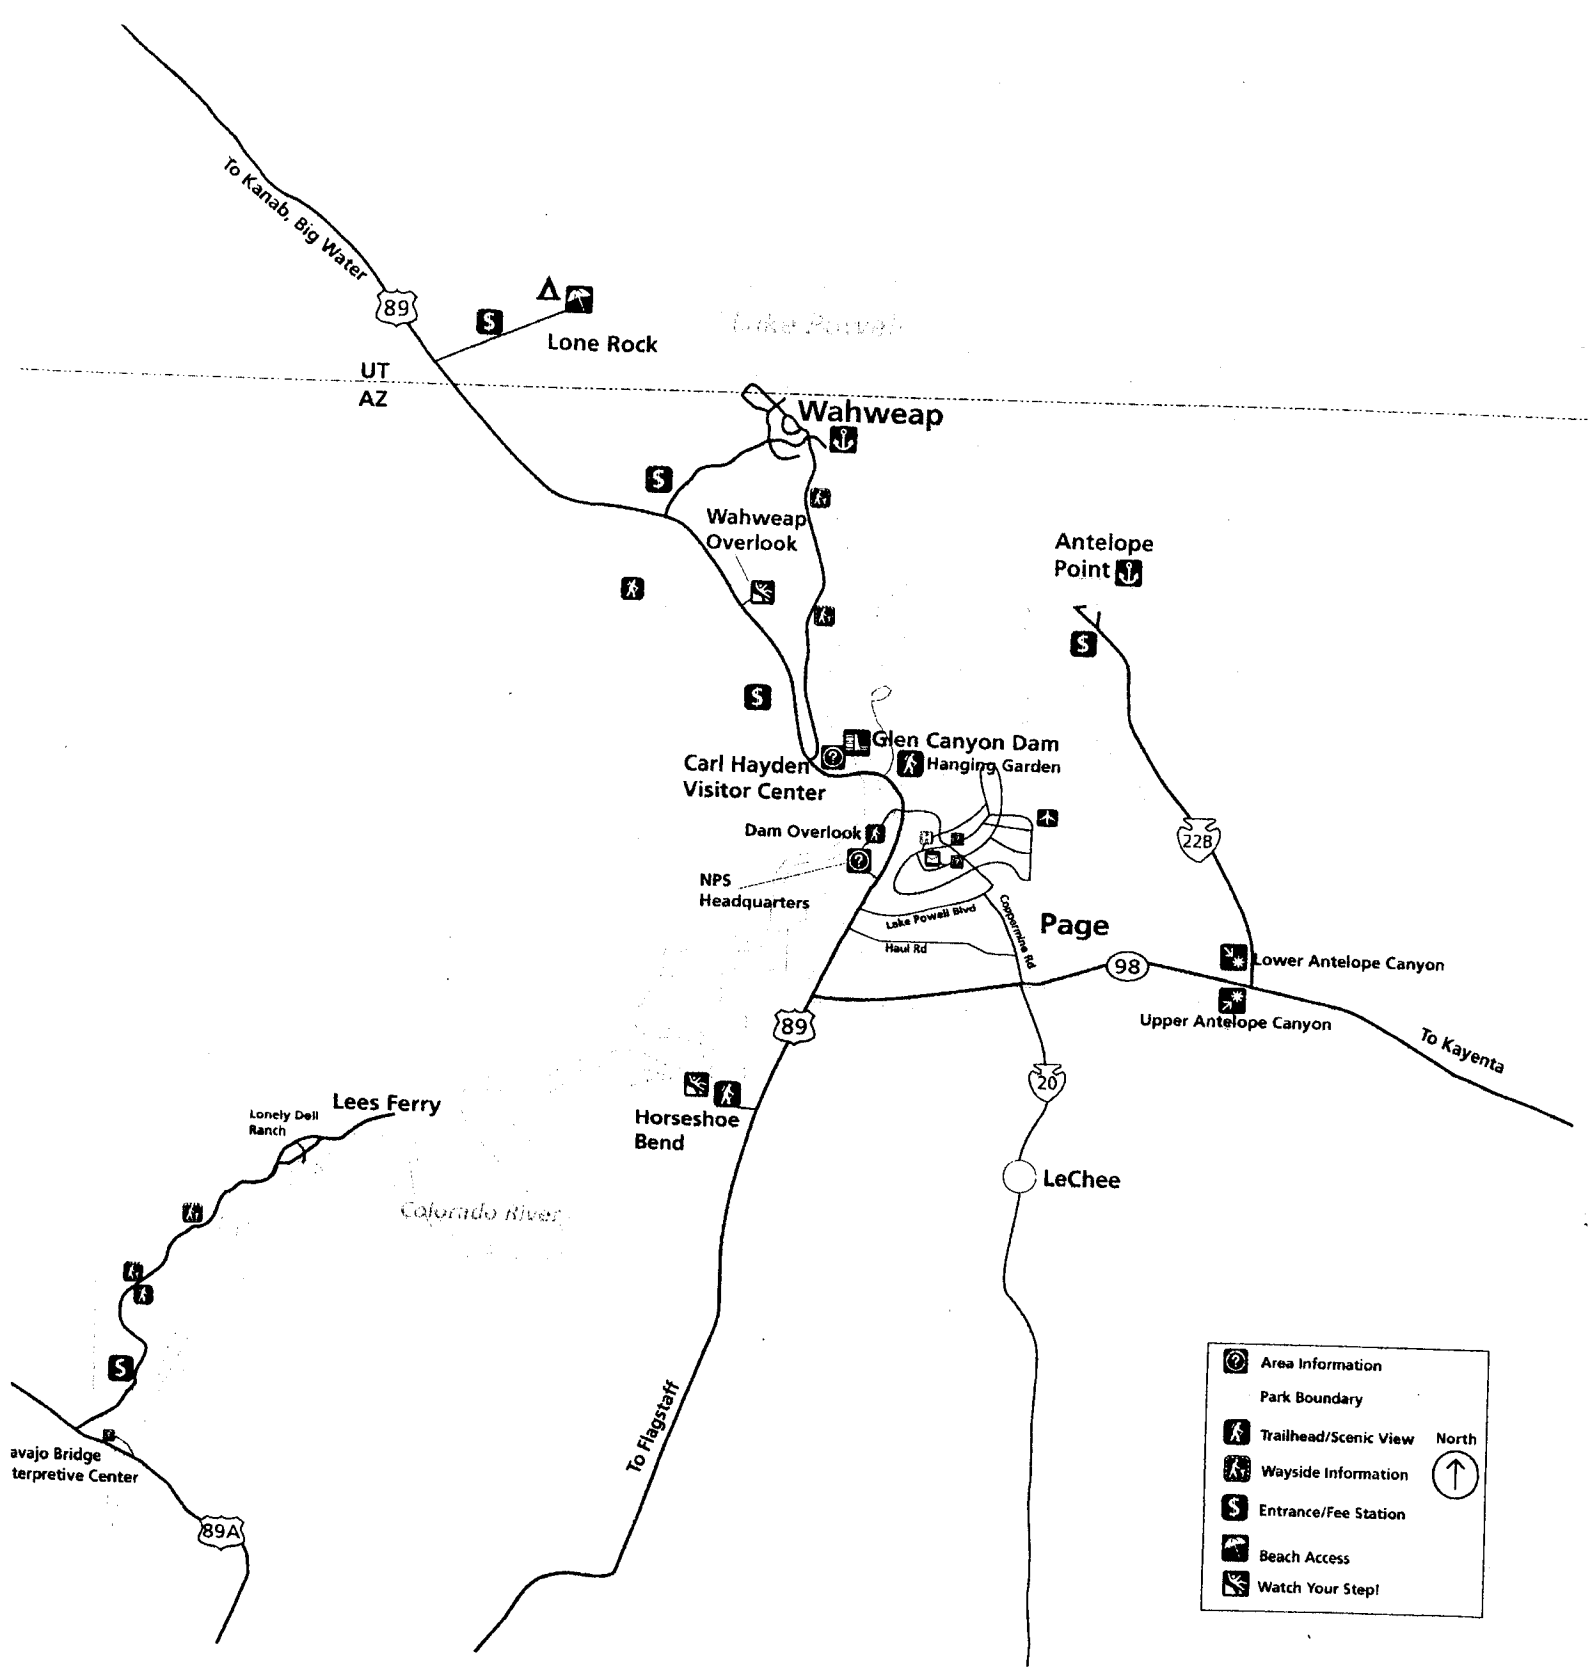

# Wahweap

- Aluminum Recycling Available at Launch Ramps
- Other Items can be Recycled at Lodge
- Scenic trail
- Scenic view
- Pets on Leash Permitted

North

0 0  
1 Kilometer  
1 Mile

	Area Information
	Park Boundary
	Trailhead/Scenic View
	Wayside Information
	Entrance/Fee Station
	Beach Access
	Watch Your Step!

North